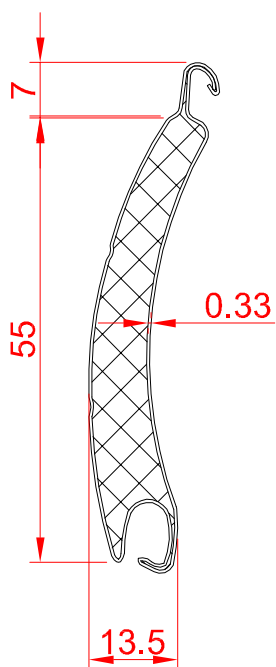

Finish: White, Grey, Silver, Ivory, Cream White, Beige, Anthracite, Velvet Brown, Brown, Black, Fir Green, Blue, Red, Painted Irish Oak, Painted Golden Oak or Painted Rosewood as standard.

| | |
|-----------------------------|-----------------------|
| Visible Face: | 55mm |
| Weight per m ² : | 4kg |
| Maximum Width: | 3000mm |
| Maximum Area: | 9m ² |
| Slat U-Value: | 2.9W/m ² K |

Guide Height (mm)

2195
2650

Plate Size (mm)

205
250

Plate sizes shown as a guide only and may vary.

BOTTOM SLAT

Extruded aluminium bottom slat with rubber weather seal.

GUIDE CHANNELS

The Compact garage door can be tailored to requirements and installed as a standard security shutter, the T55.

COMPACT GARAGE DOOR

SPACE-SAVING ROLLER GARAGE DOOR :: TECHNICAL DATASHEET

FRONT FACE

FIXING DETAIL

SLAT PROFILE

GUIDE CHANNELS