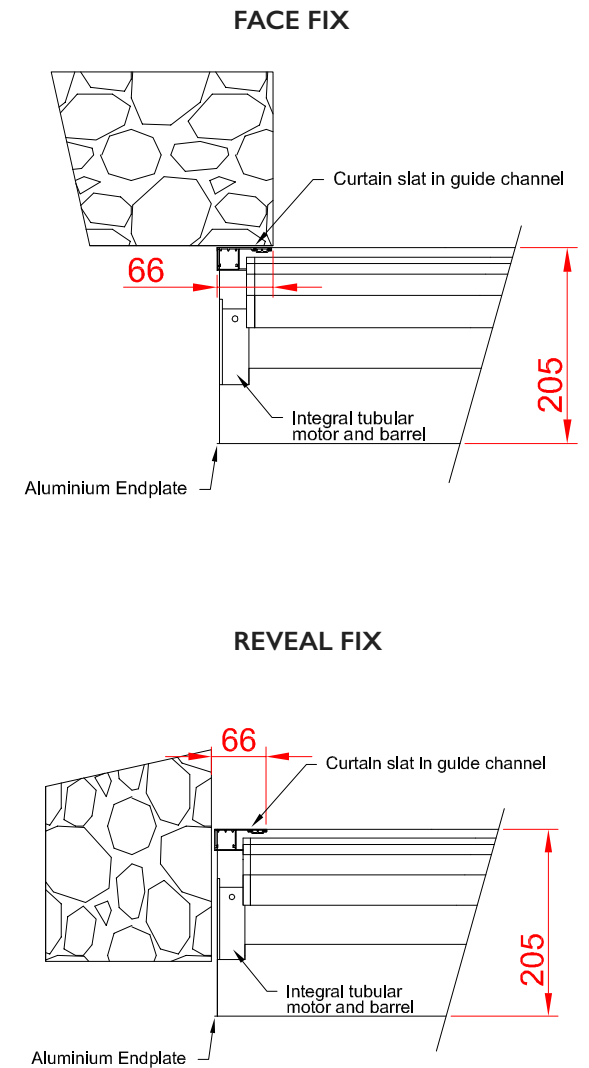

Guide Height (mm)

2195
2650

Plate Size (mm)

205
250

Plate sizes shown as a guide only and may vary.

BOTTOM SLAT

Extruded aluminium bottom slat with rubber weather seal.

GUIDE CHANNELS

Extruded aluminium guide channels with brush inserts. Width of 66mm.

Finish: To match curtain, White or Brown as standard. Brown for wood effect curtains. Option to powder coat any RAL / BS colour (surcharge applies).

The Compact garage door can be tailored to requirements and installed as a standard security shutter, the T55.

COMPACT GARAGE DOOR

SPACE-SAVING ROLLER GARAGE DOOR :: TECHNICAL DATASHEET

FRONT FACE

FIXING DETAIL

SLAT PROFILE

GUIDE CHANNELS