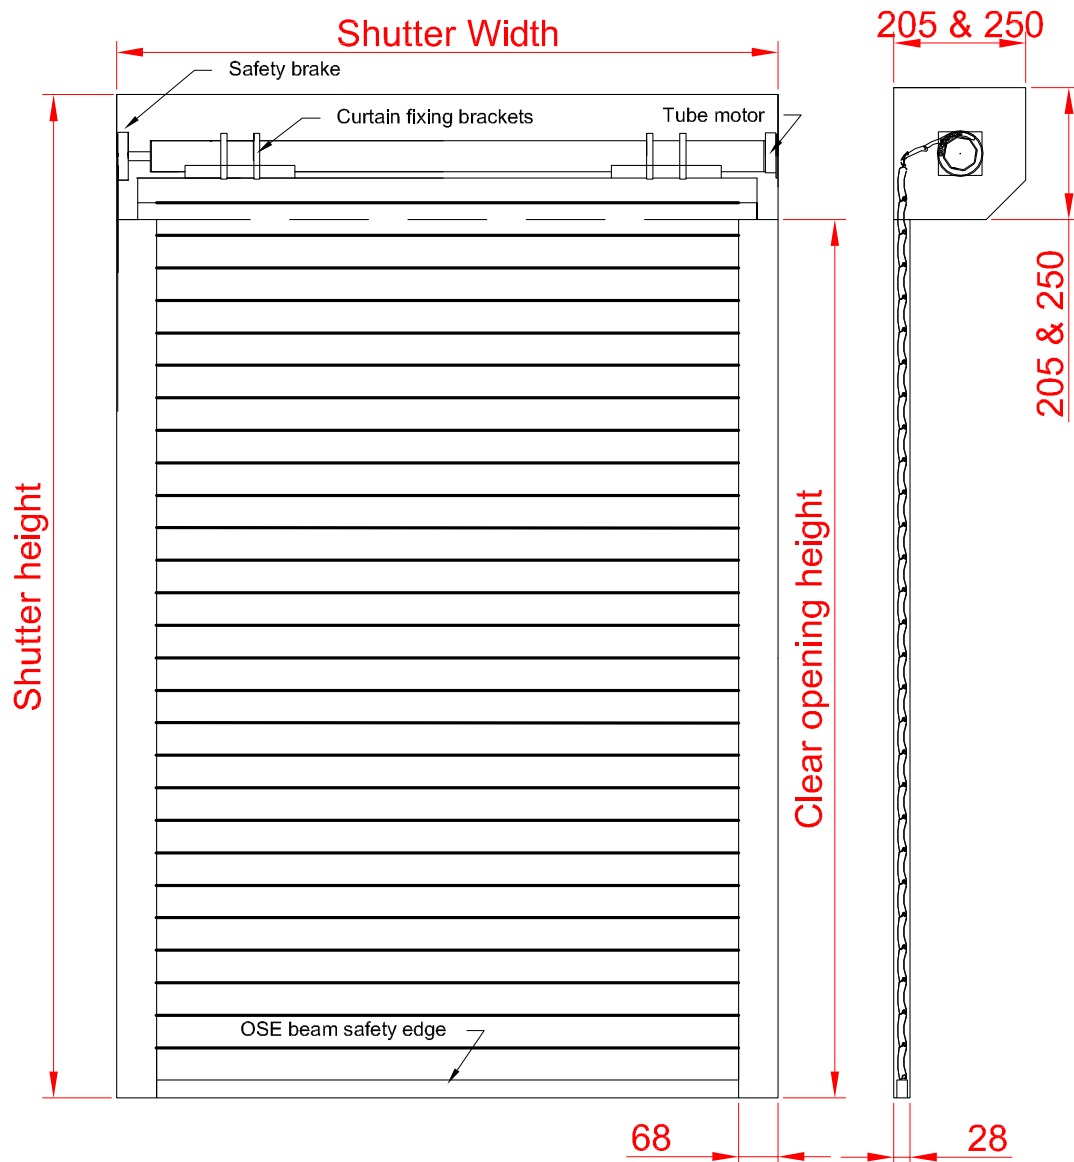

COMPACT GARAGE DOOR

SPACE-SAVING ROLLER GARAGE DOOR :: TECHNICAL DATASHEET

FRONT FACE